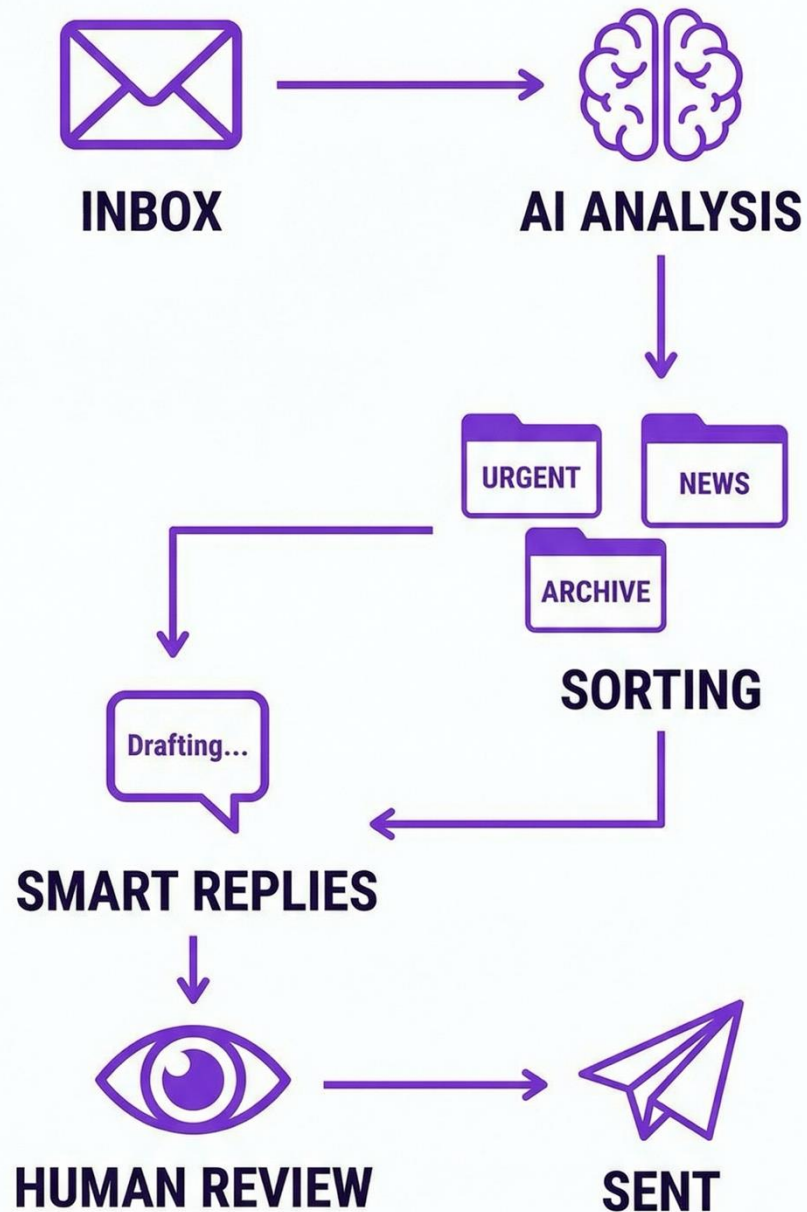

How Does Superhuman Mail Work?

- **Connect your email** — links directly to Gmail or Outlook, no migration needed
- **AI sorts your inbox** — surfaces urgent emails and hides the noise automatically
- **Smart reply suggestions** — drafts responses based on the email content and tone
- **Follow-up reminders** — reminds you when someone hasn't replied or needs a response
- **Keyboard shortcuts** — designed to process emails in seconds, not minutes